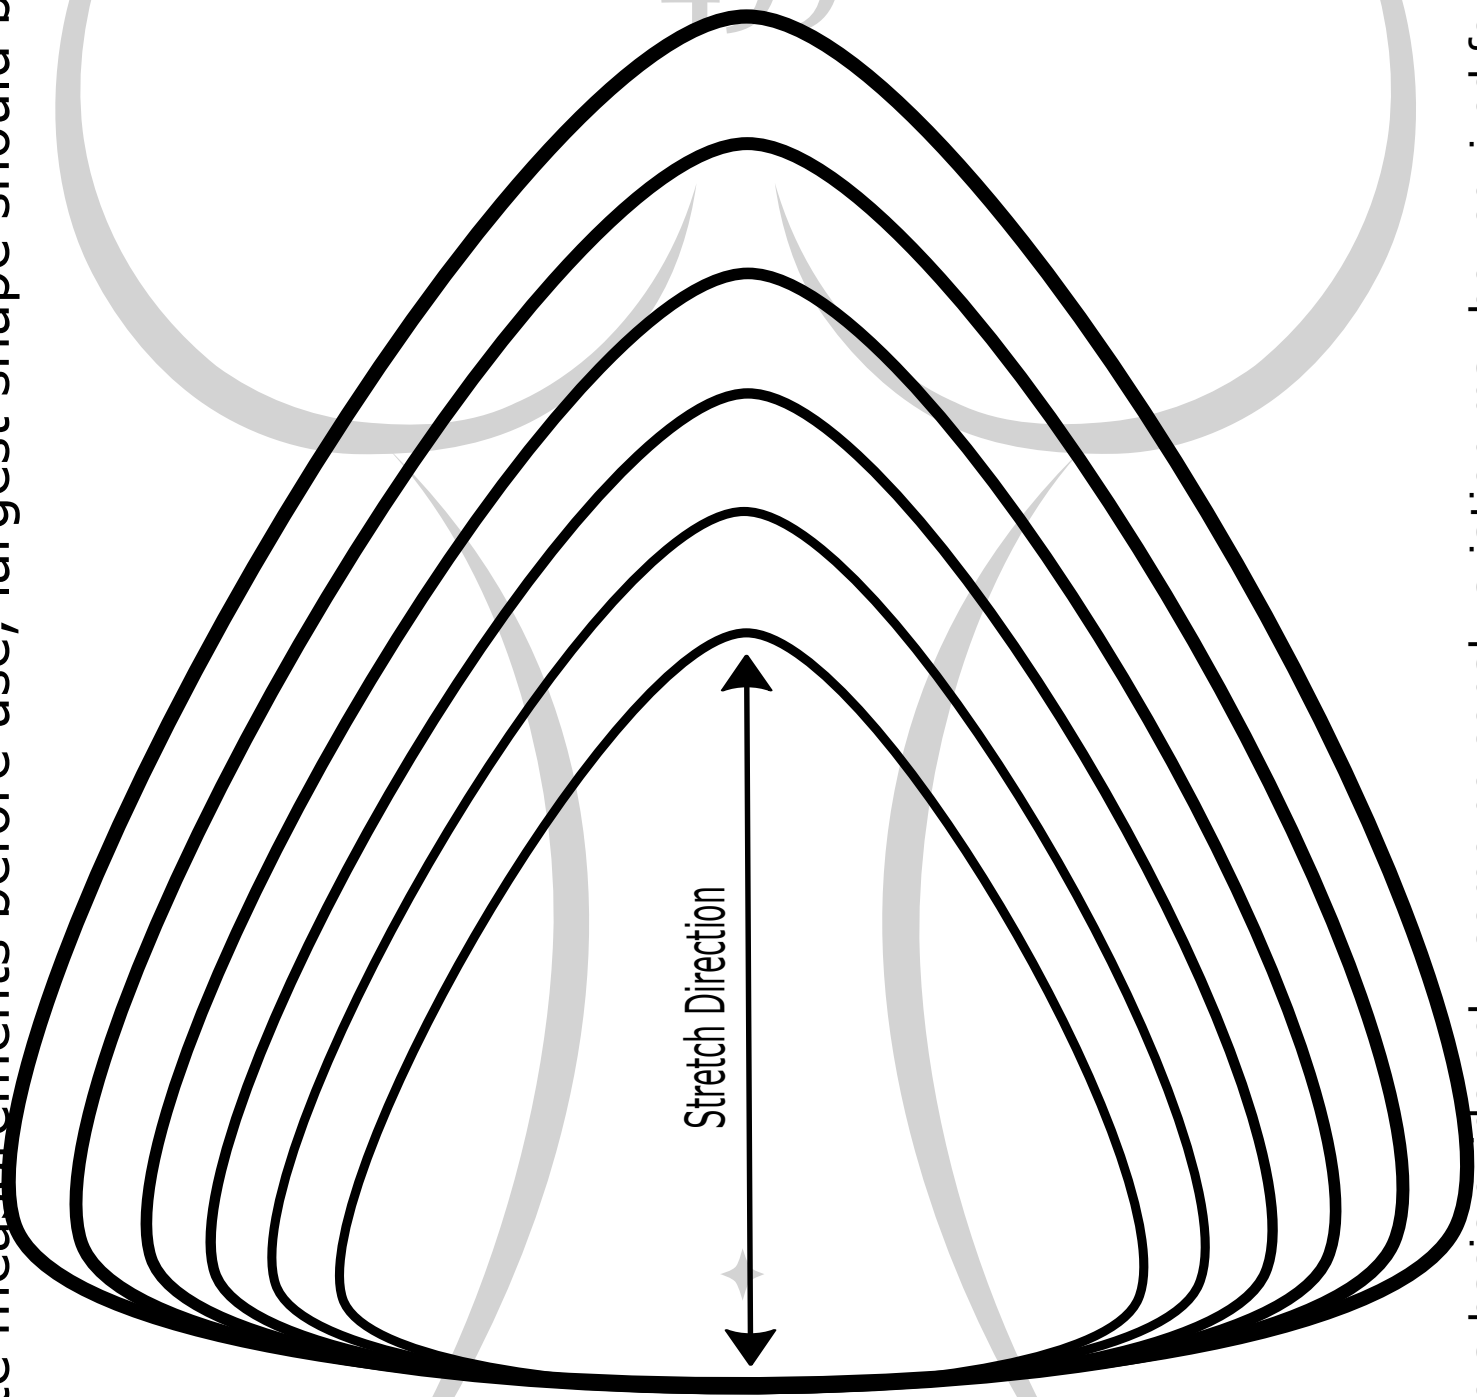

Check template measurements before use, largest shape should be 19cm high

SCULPT

499

Templates are a basic guide only, some personal variation may be required for best results