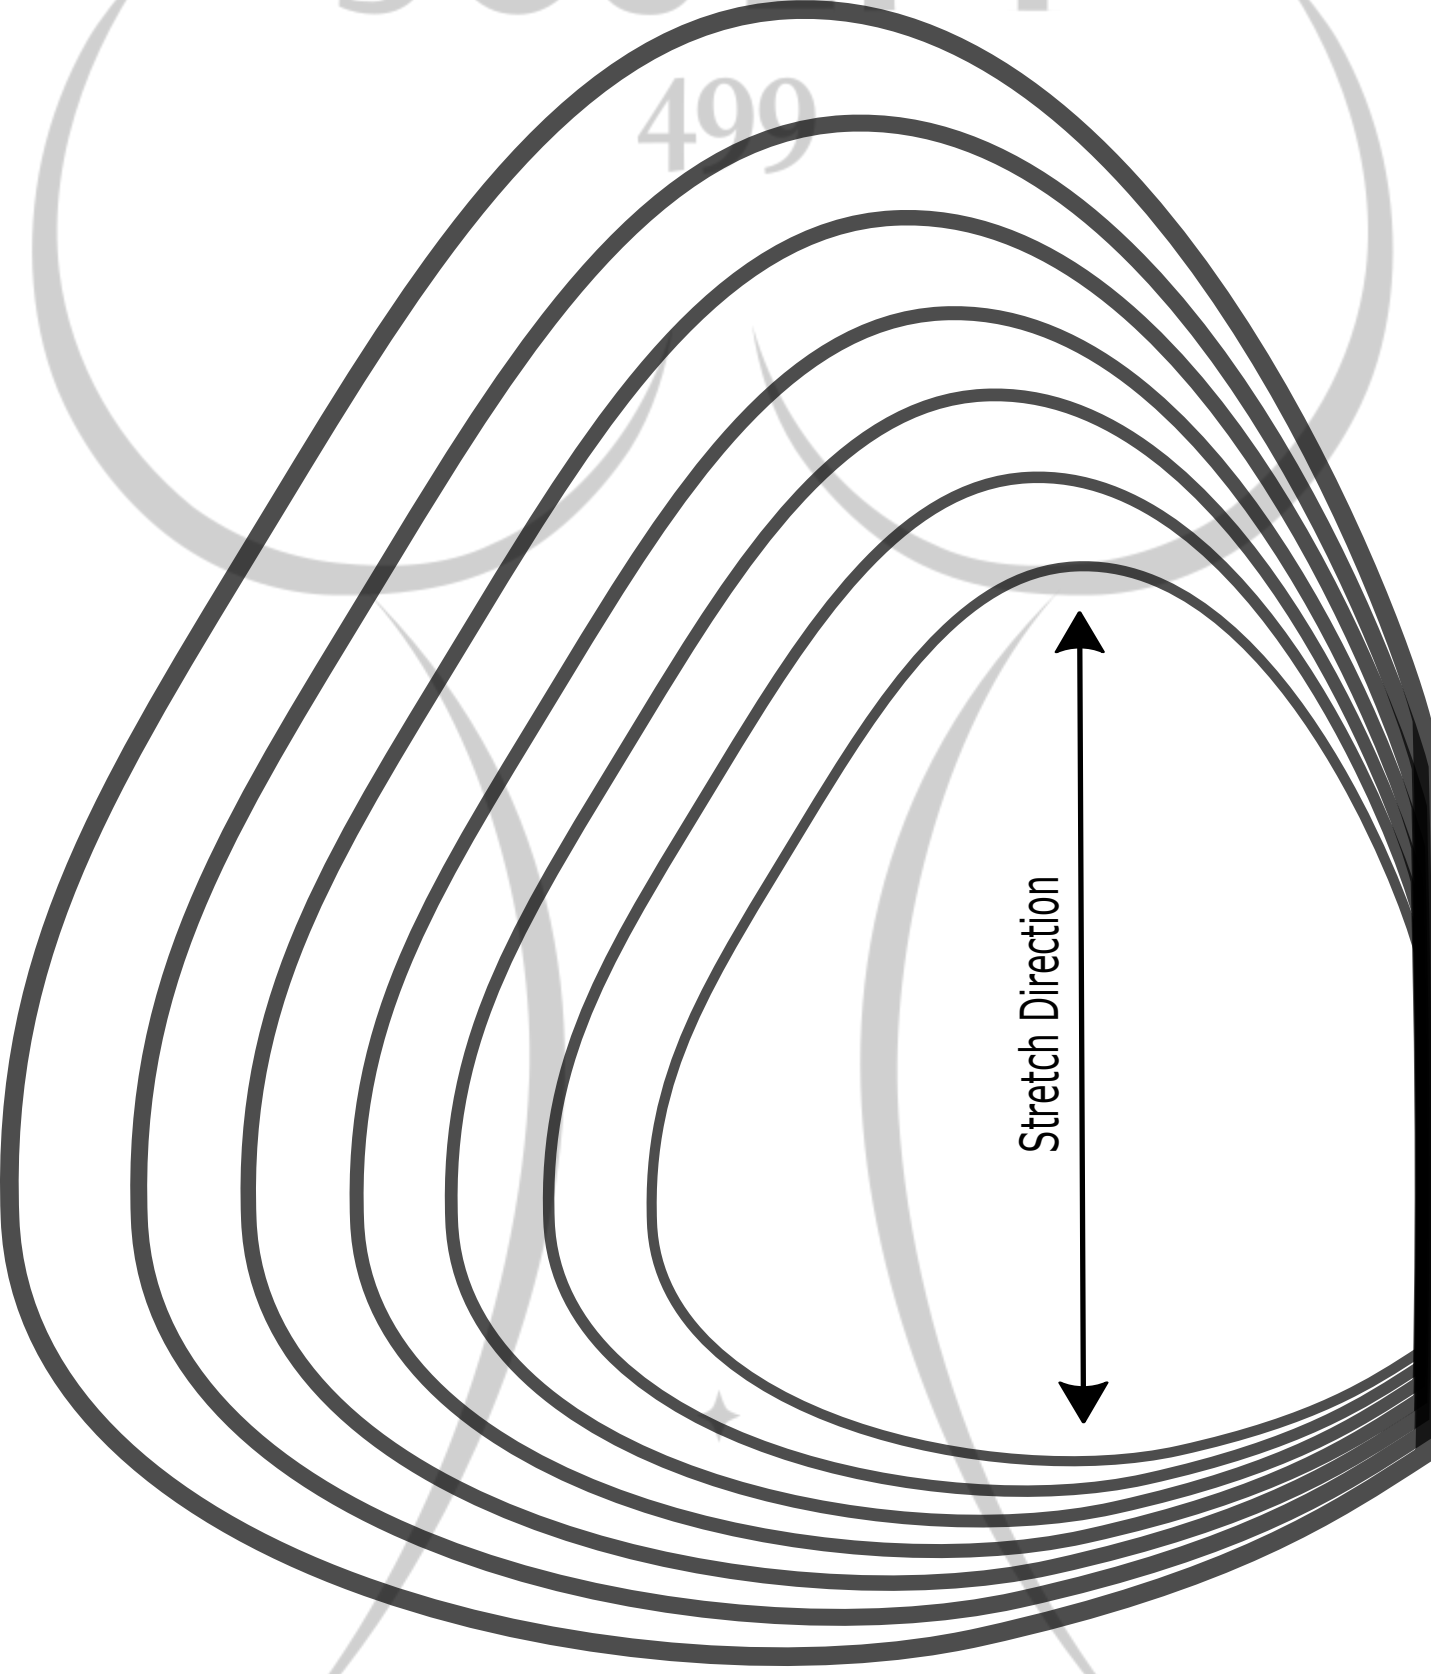

SCULPT 499

Check template measurements before use, 'F' Shape should be 22cm high

Templates are a basic guide only, some personal variation may be required for best results