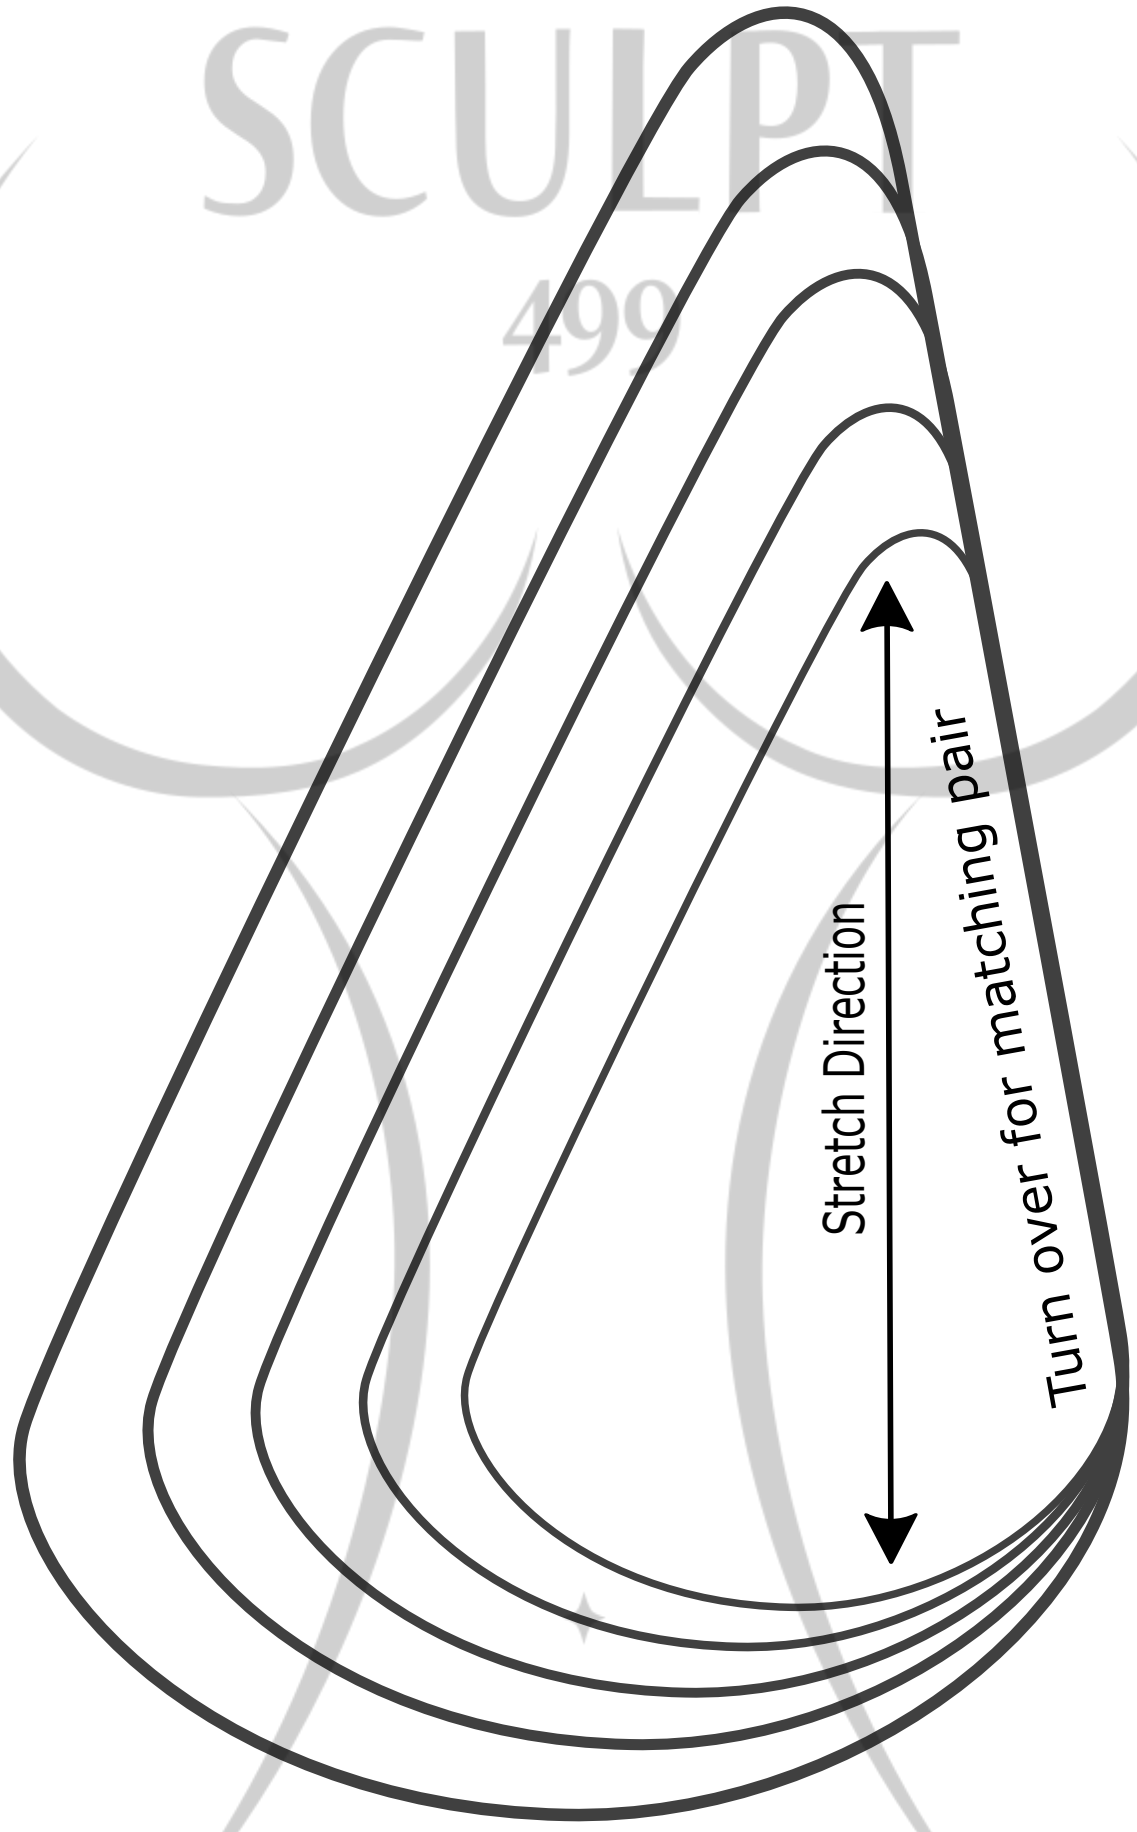

Check template measurements before use, largest Shape should be 24cm high

SCULPT  
499

NOTE: Bikini & Halterneck are identical in shape.  
Just swap left & right accordingly.

However, Bikini Lift would usually require a smaller template than Halterneck and so may only be suitable for some women/outfits.